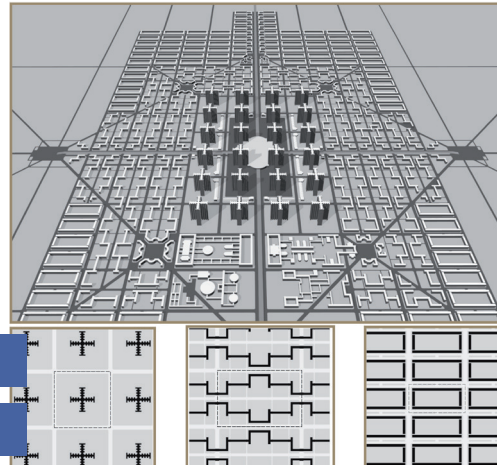

Sustainable Urban Forms and Design

Prof. Serge Salat, President Urban Morphology and Complex Systems Institute

Comparaison Paris/Le Corbusier

	Paris	Towers	Redents	Alvéoles
Heating needs(KWh/m ² /an).	129,13	140,88	129,28	284,66
Density/hc	5,75	3,63	1,28	1,13
Solar admittance ratio	0,42	0,36	0,38	0,38
Street pattern: cyclomatic number/Mean distance between intersections	88 / 120	4 / 400	10 / 159	6 / 293
Compacity: S/V / S/(V ^{2/3}).	0,17 / 9,32	0,16 / 19,66	0,16 / 15,59	0,37 / 24,13